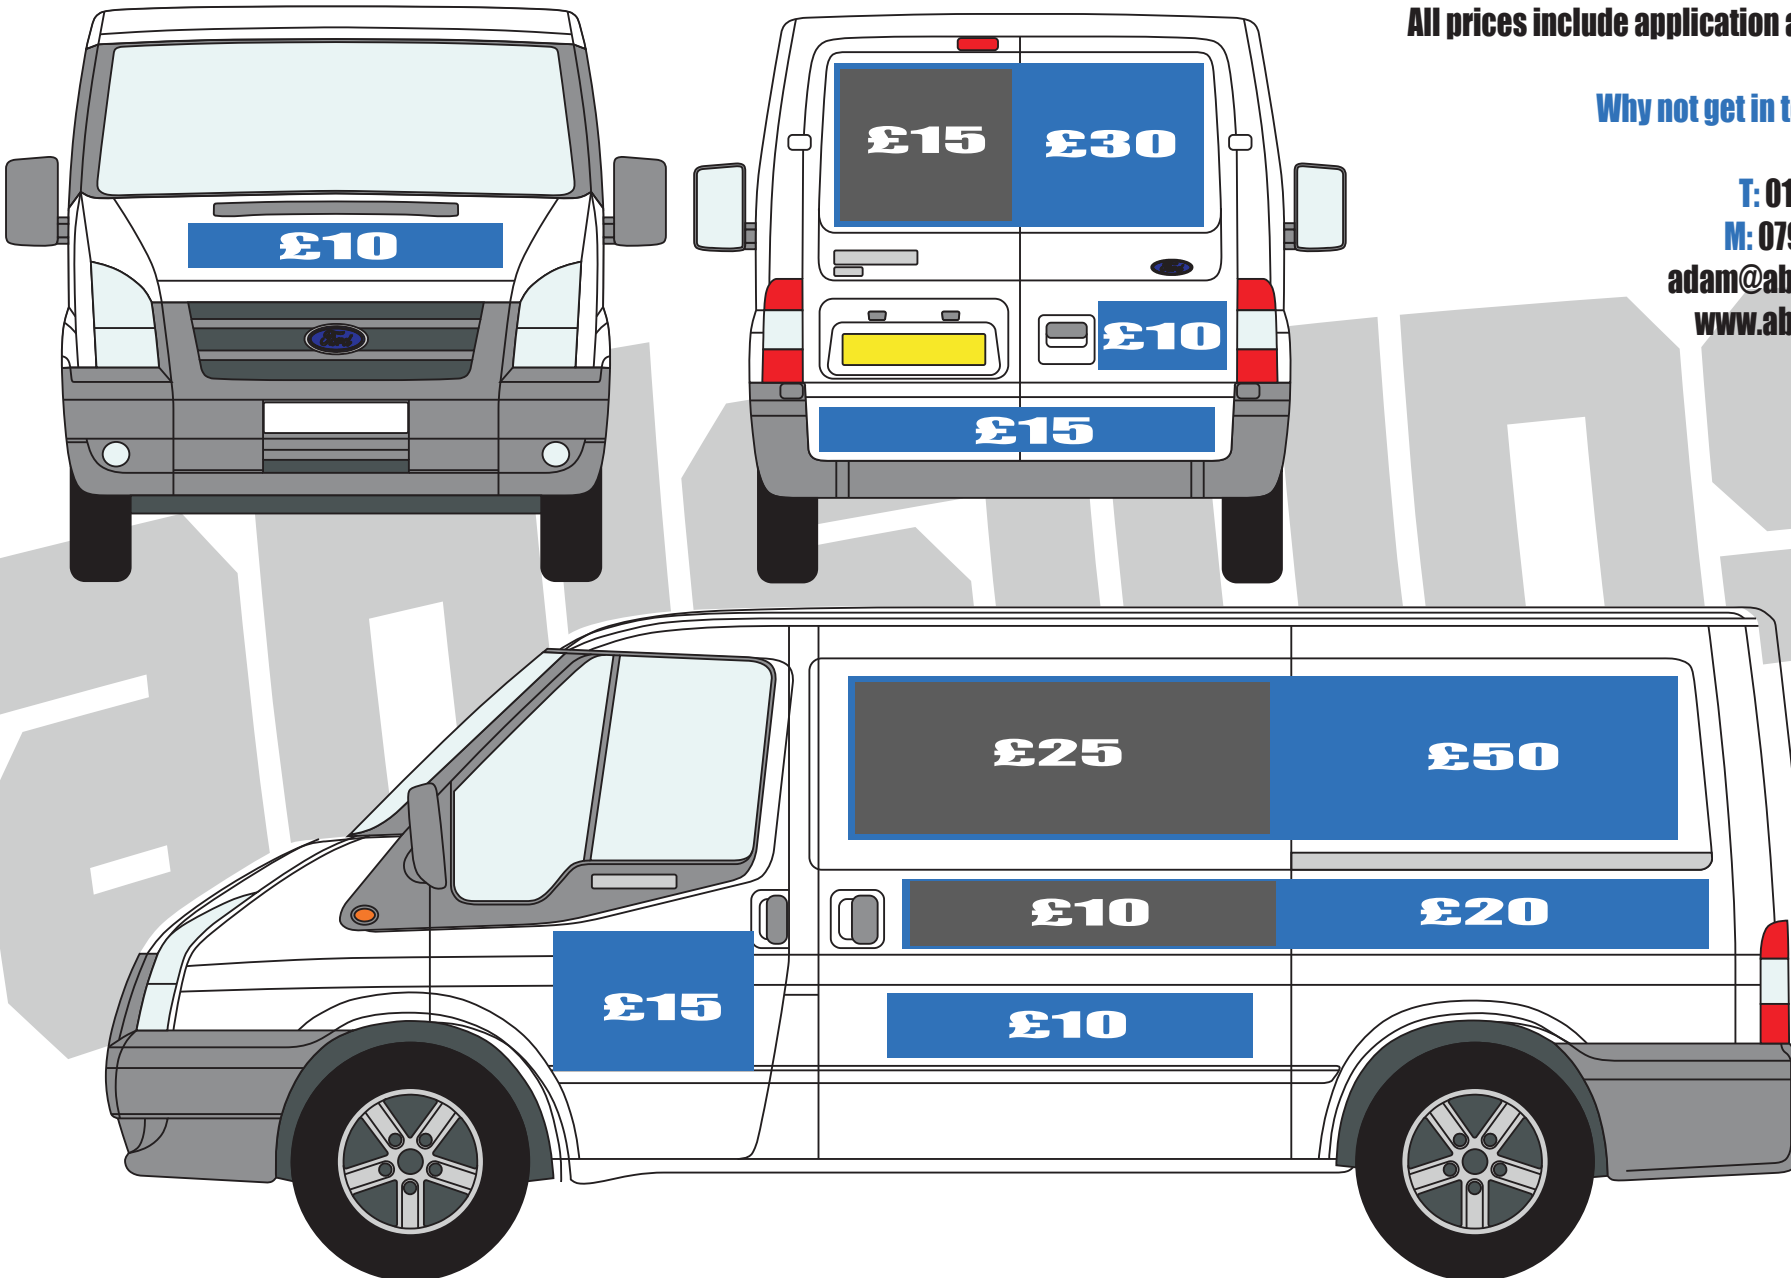

ablsigns

Based on short wheelbase, low height vans only.

This acts as a representation of our prices.

All pricing will be subject to vehicle type, final design and colours required.

Prices based on one colour standard machine cut vinyl.

Shadowing, outlines flood coating and additional colours will be extra.

Price confirmation on application or artwork confirmation.

All prices include application at ABL SIGNS.

Why not get in touch today?

T: 01706 55 78 79

M: 07969 44 53 79

adam@ablsigns.co.uk

www.ablsigns.co.uk

Price Guide Calculator